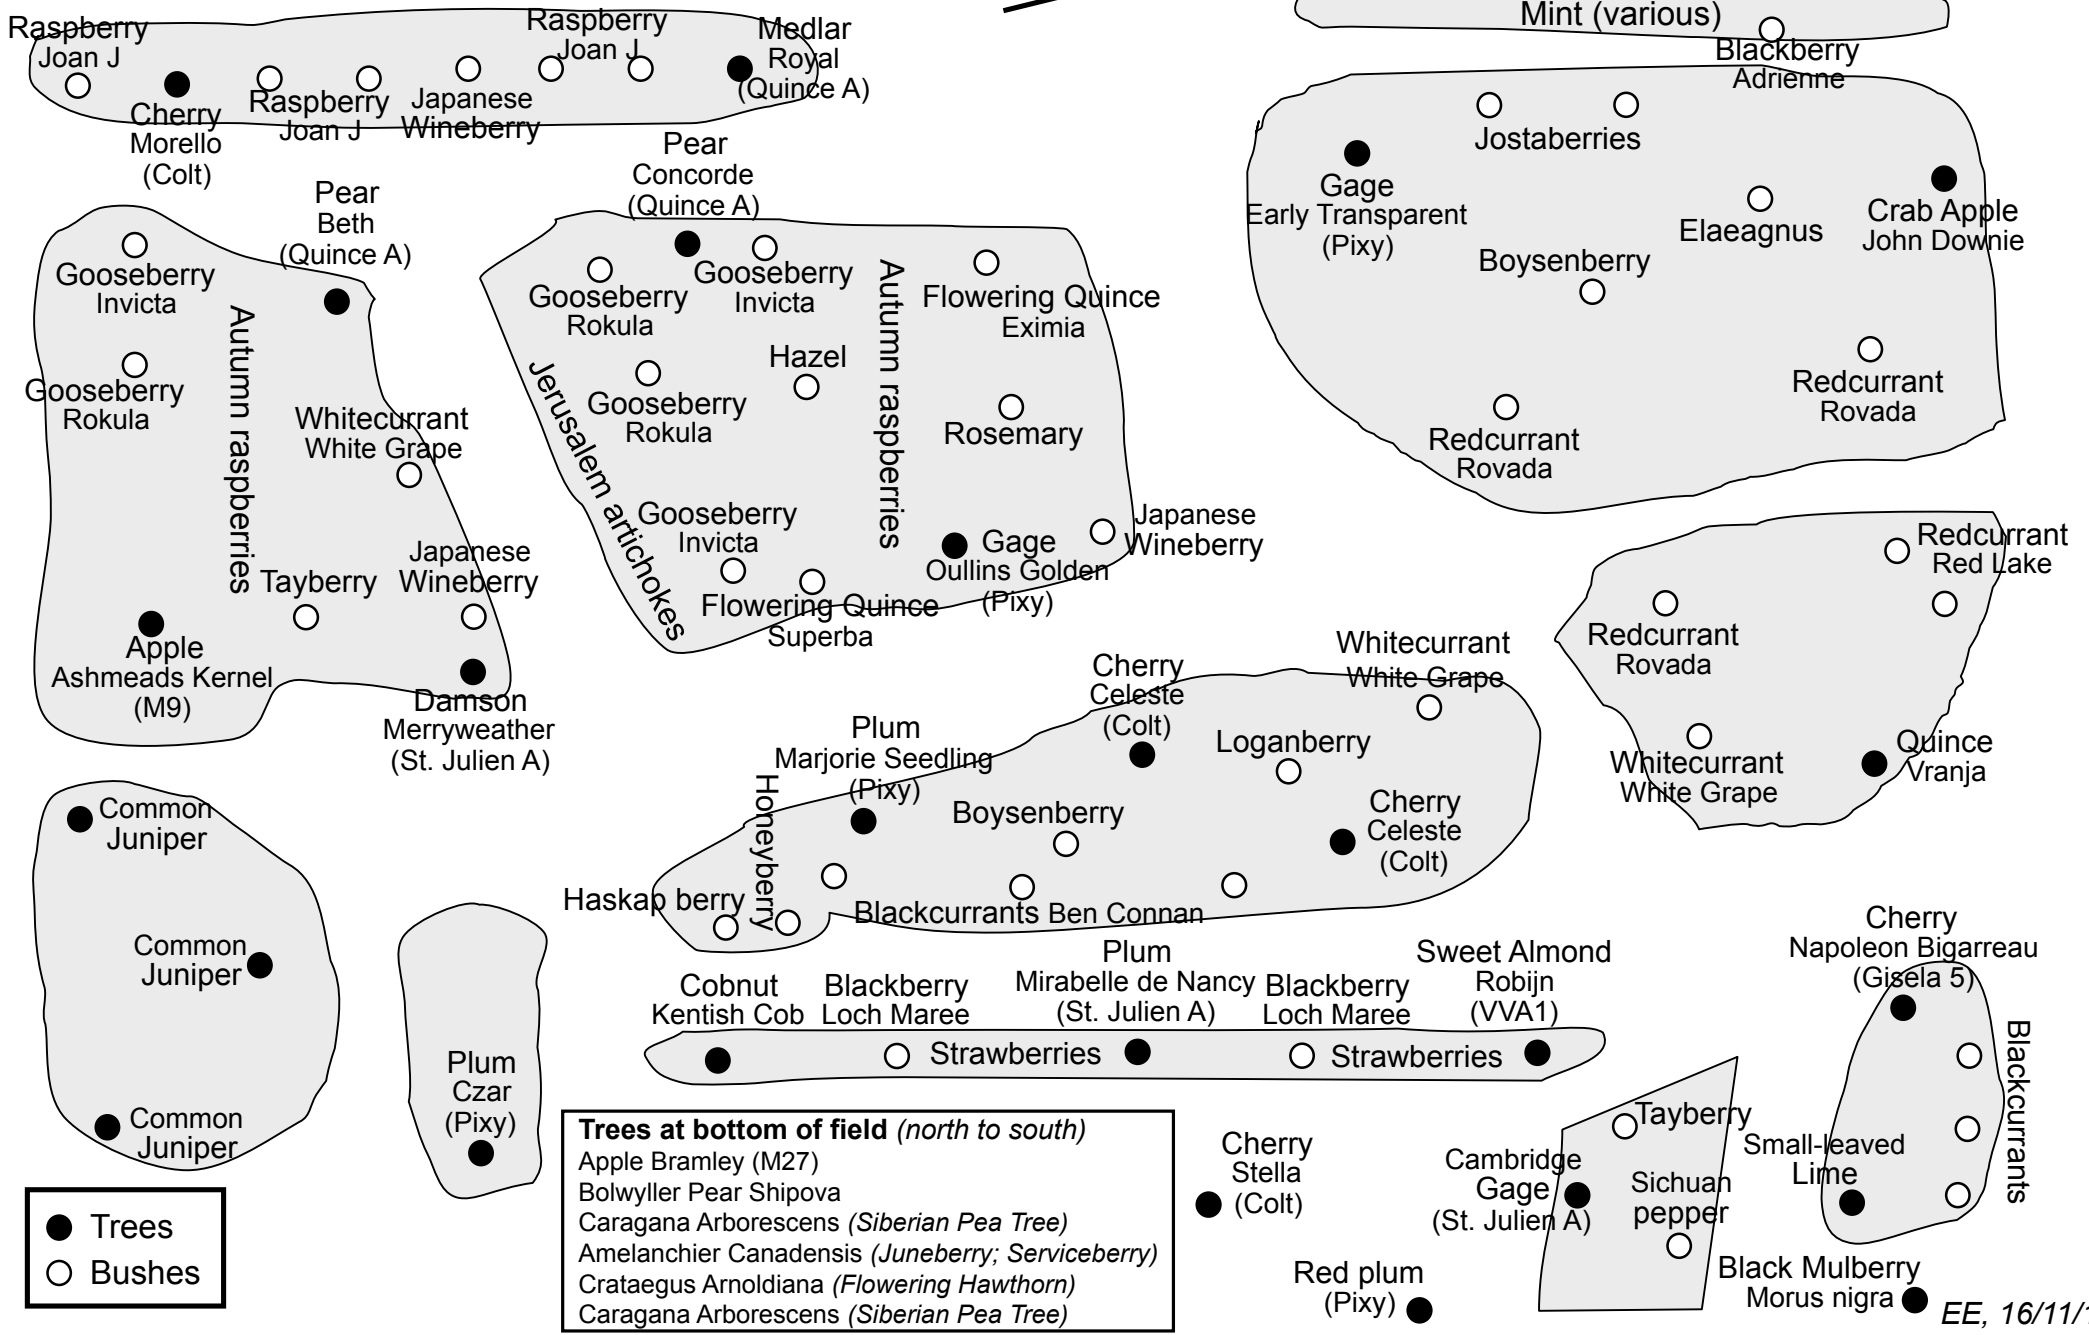

# Fruit trees and soft fruit

N ← Woodway Road

- Trees at bottom of field (north to south)**
- Apple Bramley (M27)
  - Bolwyller Pear Shipova
  - Caragana Arborescens (*Siberian Pea Tree*)
  - Amelanchier Canadensis (*Juneberry; Serviceberry*)
  - Crataegus Arnoldiana (*Flowering Hawthorn*)
  - Caragana Arborescens (*Siberian Pea Tree*)